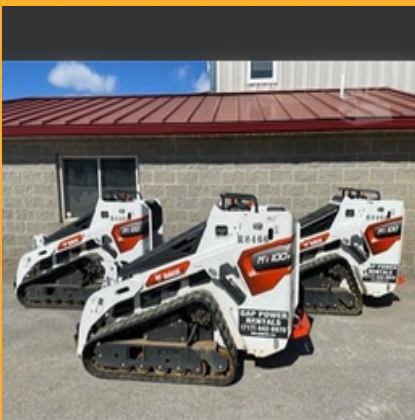

USED INVENTORY

3/21/2024
(717) 442-8970
www.gappowerused.com

2022 BOBCAT M1100
Track Skid Steers
Price: **USD $30,200**
CURRENCY. Get Financing*
Machine Location:
Gap, Pennsylvania 17527
Hours: 120
ROPS: None
Serial Number: B52P34103
Condition: Used