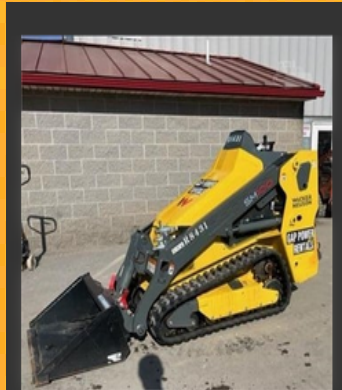

2022 WACKER NEUSON SM100
Track Skid Steers
Price: **USD $30,200**
CURRENCY. Get Financing*
Machine Location:
Gap, Pennsylvania 17527
Hours: 185
ROPS: None
Serial Number: WNMU0101EM0000957
Condition: Used