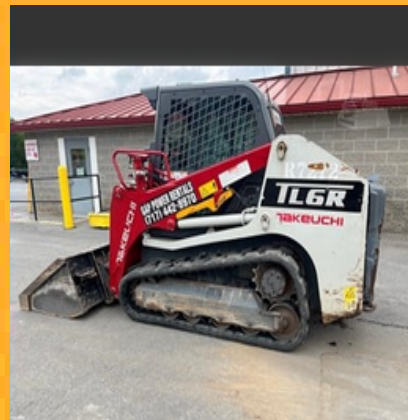

\$24.97
2 Pc. 7' & 10' TORQUE LOCK™ MAXBITE™ LOCKING PLIERS SET (48-22-3702)

USED INVENTORY

3/21/2024
(717) 442-8970
www.gappowerused.com

2022 BOBCAT M1100
Track Skid Steers
Price: **USD \$30,200**
CURRENCY. Get Financing*
Machine Location:
Gap, Pennsylvania 17527
Hours: 120
ROPS: None
Serial Number: B52P34103
Condition: Used