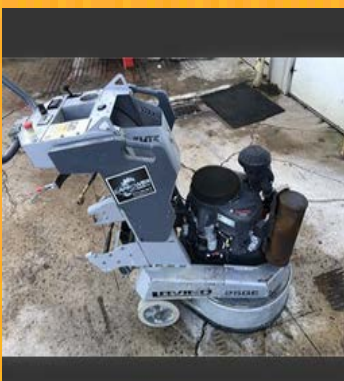

2019 SUPERABRASIVE INC LAVINA ELITE L25GE
Concrete Other
Price: **USD $11,900**
Machine Location:
Gap, Pennsylvania 17527
Hours: 465
Serial Number: 1904L25GE1624
Condition: Used
Stock Number: R6784